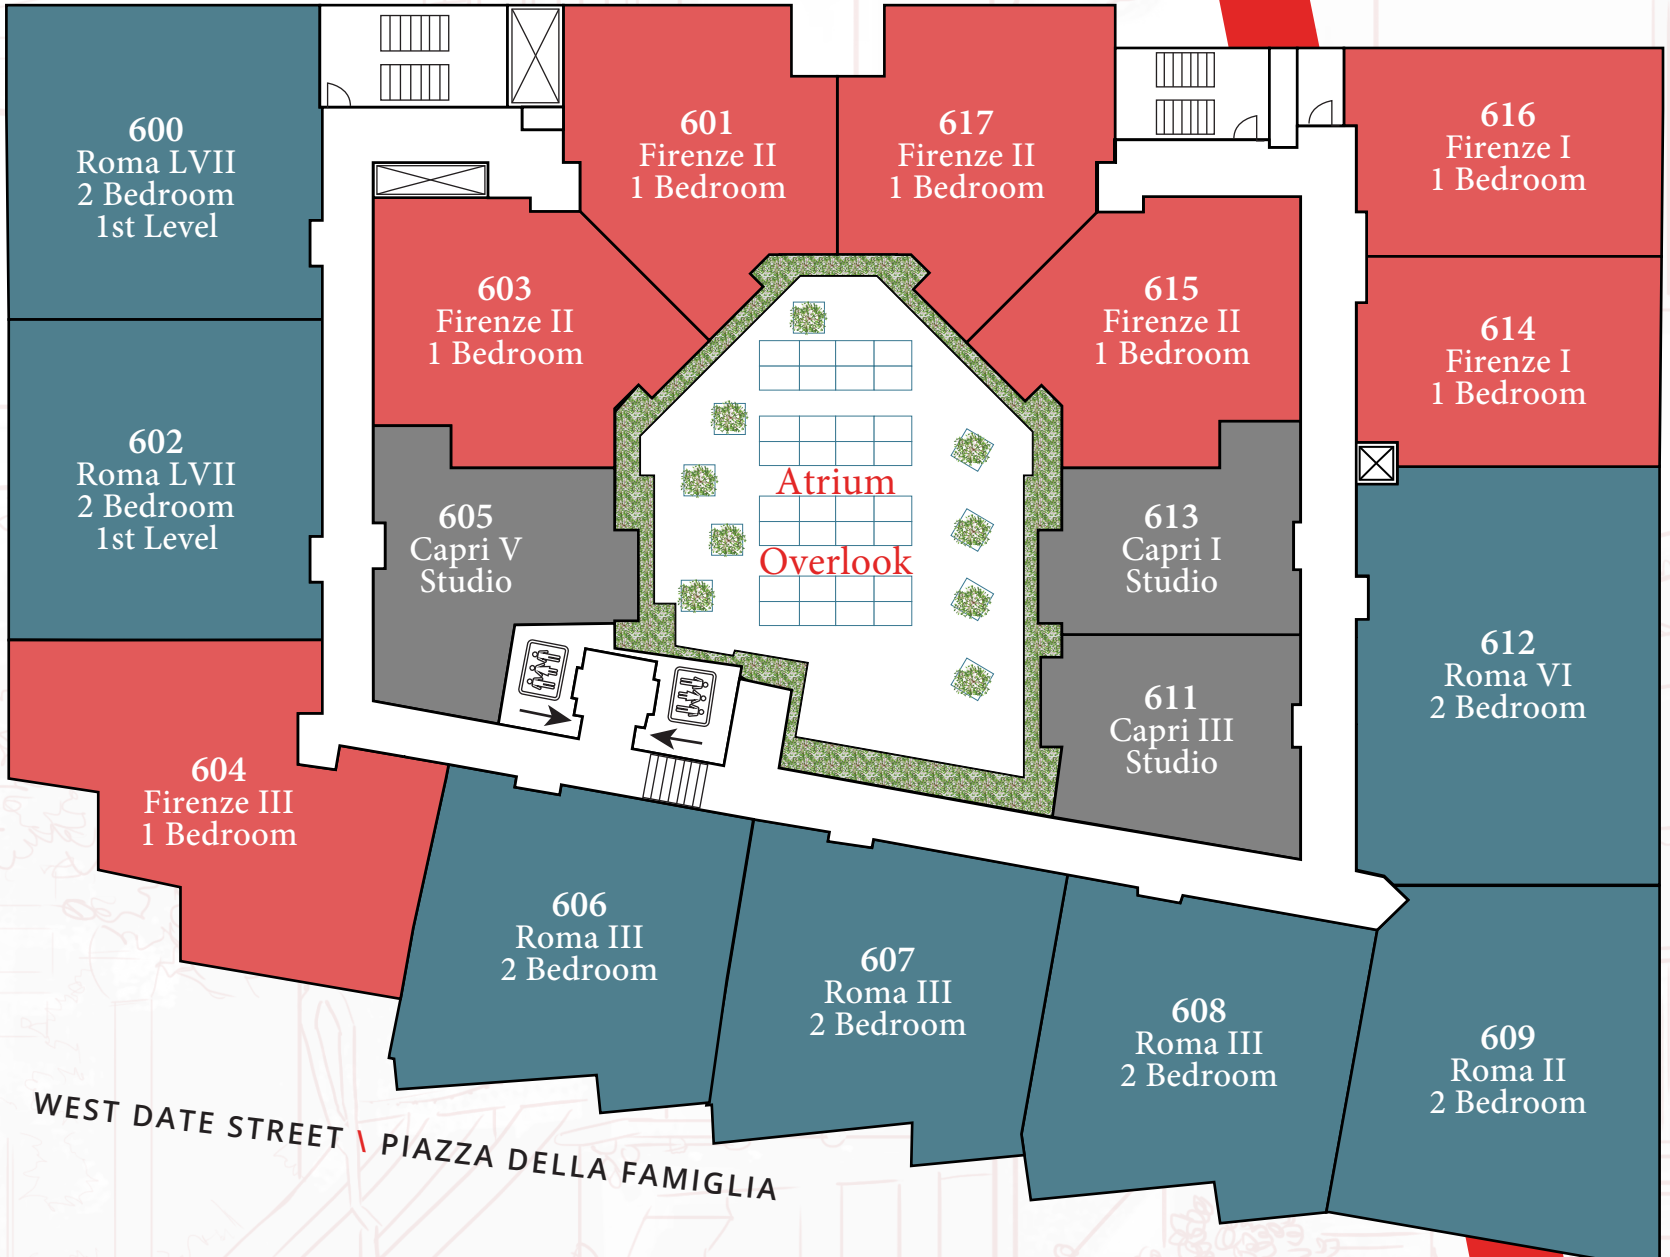

VICI

LEVEL 1

RESIDENT PARKING

COLUMBIA STREET

BAY VIEWS

INDIA STREET

WEST DATE STREET \ PIAZZA DELLA FAMIGLIA

LEVEL 2

INDIA STREET

RESIDENT PARKING

COLUMBIA STREET

WEST DATE STREET \ PIAZZA DELLA FAMIGLIA

The Capri Collection
 STUDIO
 (C1, C1L, C2, C3, C3L, C4, C5)

The Firenze Collection
 1 BEDROOM
 (F1, F2, F2L, F3)

The Roma Collection
 2 BEDROOM
 (R1, R2, R3, R3L, R4, R5, R6, R7L, R8)

LEVEL
4 & 5

BAY VIEWS

INDIA STREET

WEST DATE STREET \ PIAZZA DELLA FAMIGLIA

RESIDENT PARKING

COLUMBIA STREET

The Capri Collection
 STUDIO
 (C1, C1L, C2, C3, C3L, C4, C5)

The Firenze Collection
 1 BEDROOM
 (F1, F2, F2L, F3)

The Roma Collection
 2 BEDROOM
 (R1, R2, R3, R3L, R4, R5, R6, R7L, R8)

LEVEL 6

BAY VIEWS

INDIA STREET

WEST DATE STREET \ PIAZZA DELLA FAMIGLIA

RESIDENT PARKING

COLUMBIA STREET

The Capri Collection
 STUDIO
 (C1, C1L, C2, C3, C3L, C4, C5)