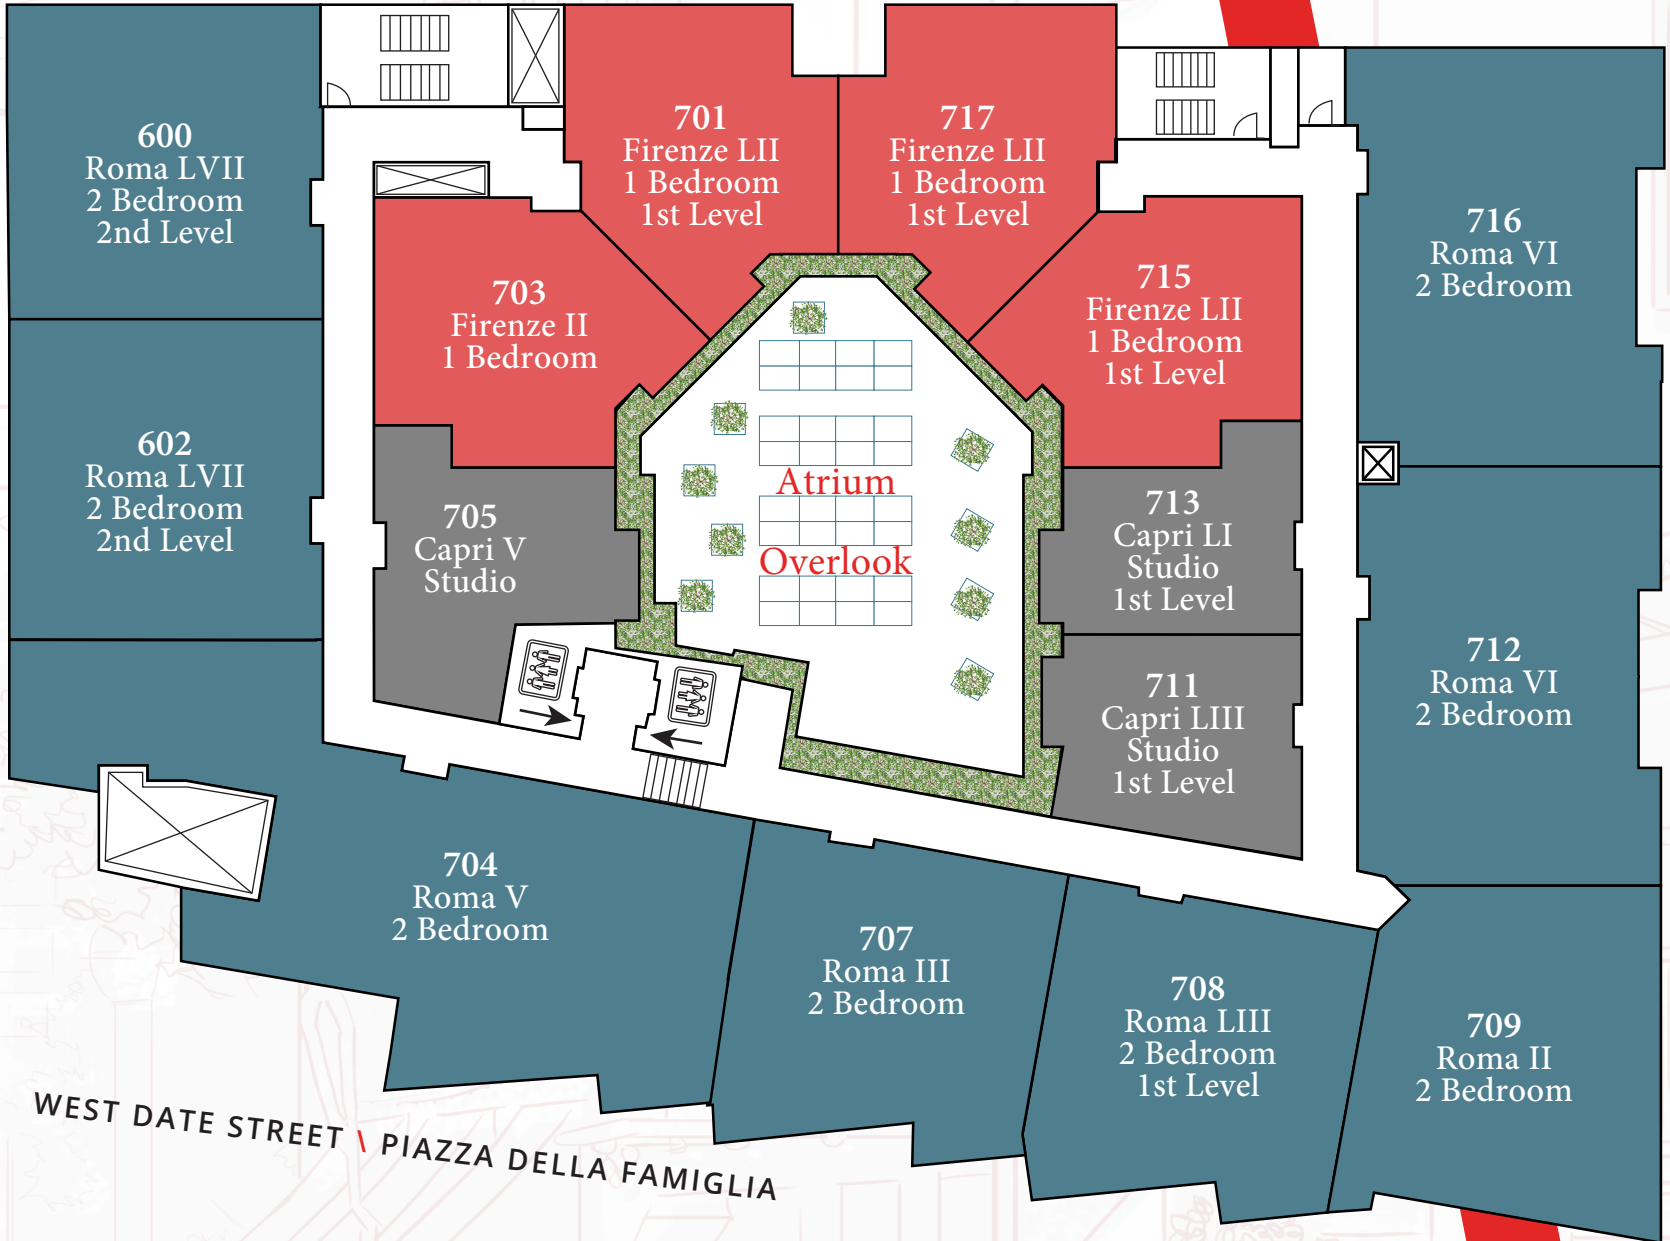

BAY VIEWS

The Capri Collection
STUDIO
(C1, C1L, C2, C3, C3L, C4, C5)

The Firenze Collection
1 BEDROOM
(F1, F2, F2L, F3)

The Roma Collection
2 BEDROOM
(R1, R2, R3, R3L, R4, R5, R6, R7L, R8)