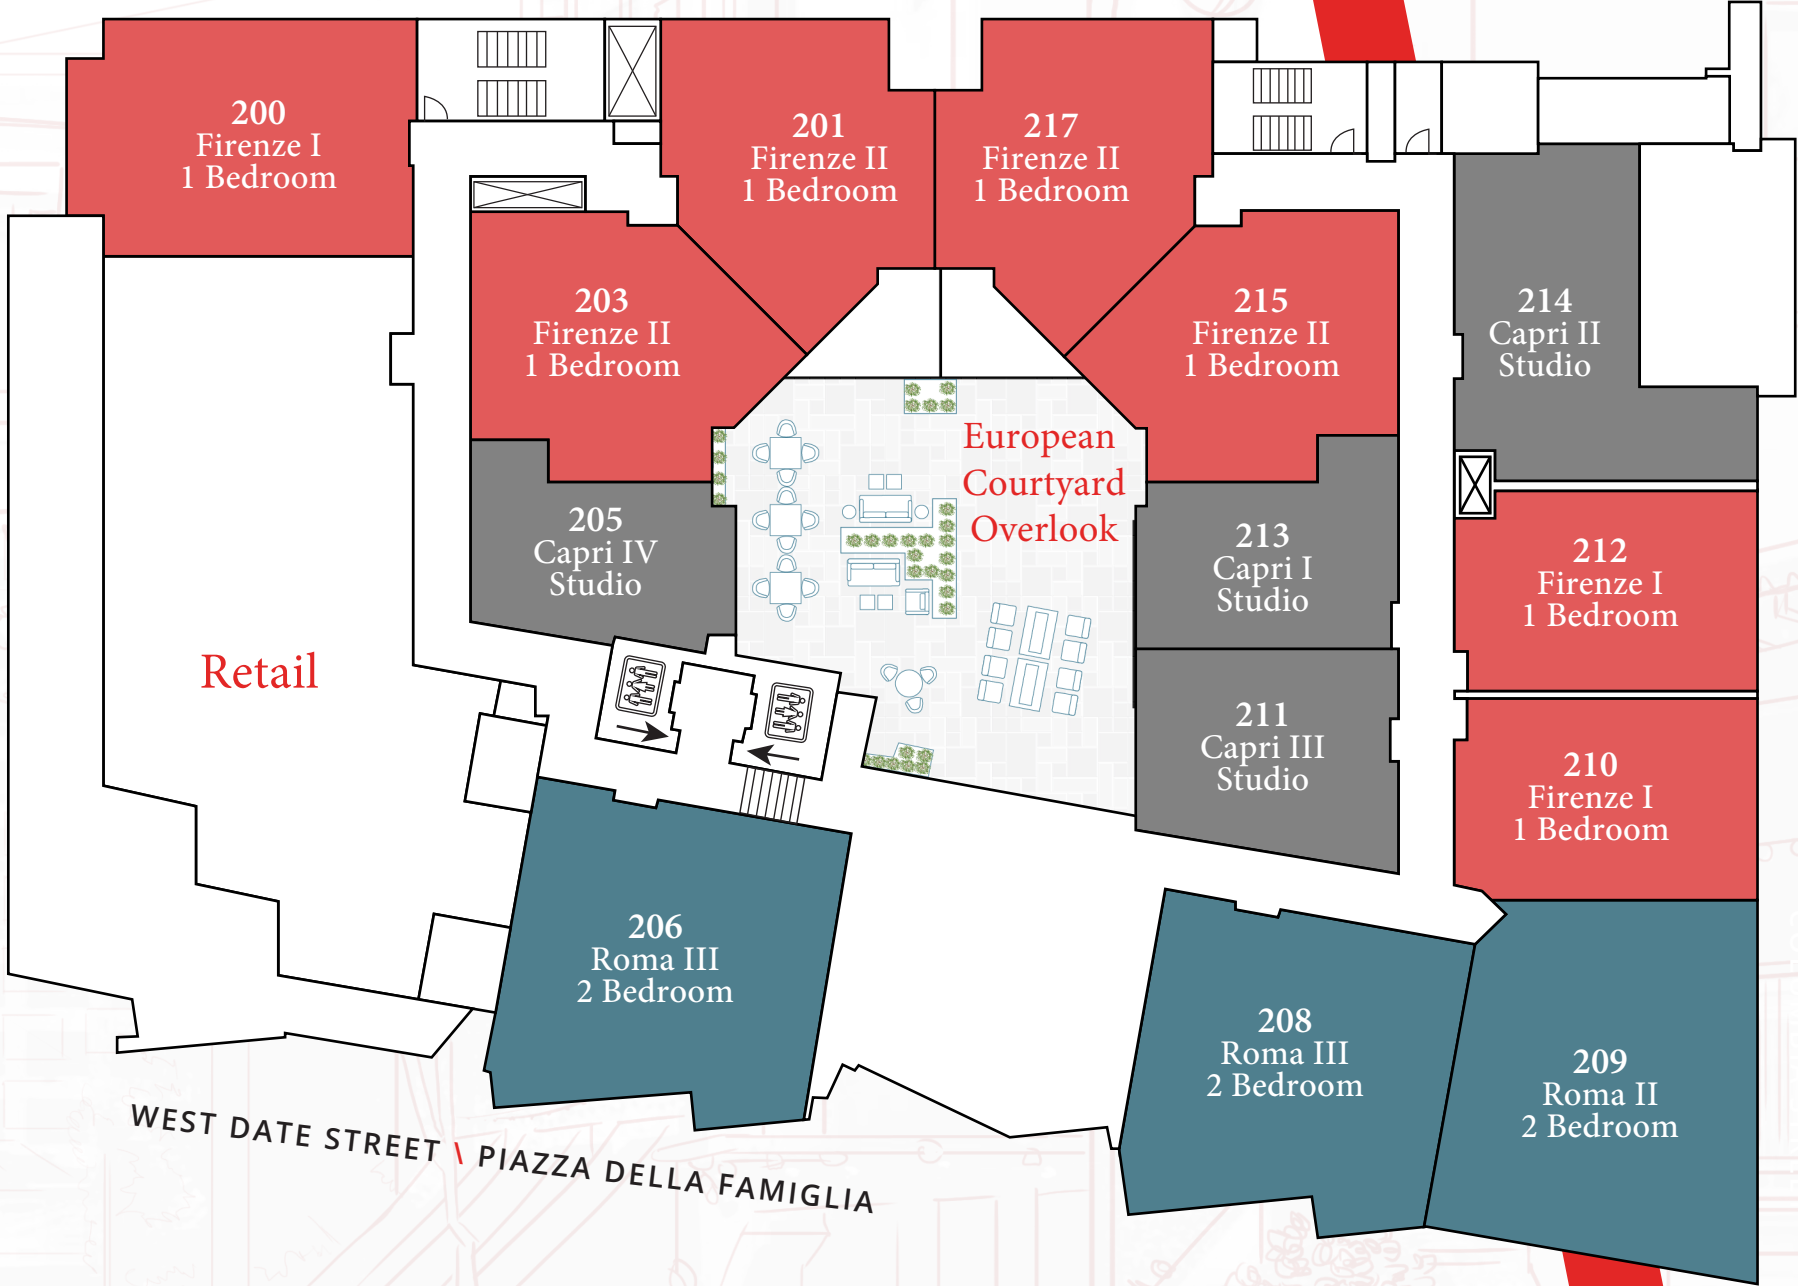

VICI

LEVEL 1

RESIDENT PARKING

COLUMBIA STREET

BAY VIEWS

INDIA STREET

WEST DATE STREET \ PIAZZA DELLA FAMIGLIA

LEVEL 2

BAY VIEWS

The Capri Collection
 STUDIO
 (C1, C1L, C2, C3, C3L, C4, C5)

The Firenze Collection
 1 BEDROOM
 (F1, F2, F2L, F3)

The Roma Collection
 2 BEDROOM
 (R1, R2, R3, R3L, R4, R5, R6, R7L, R8)

LEVEL 3

BAY VIEWS

INDIA STREET

RESIDENT PARKING

COLUMBIA STREET

WEST DATE STREET \ PIAZZA DELLA FAMIGLIA

The Capri Collection
 STUDIO
 (C1, C1L, C2, C3, C3L, C4, C5)

The Firenze Collection
 1 BEDROOM
 (F1, F2, F2L, F3)

The Roma Collection
 2 BEDROOM
 (R1, R2, R3, R3L, R4, R5, R6, R7L, R8)

LEVEL
4 & 5

BAY VIEWS

INDIA STREET

WEST DATE STREET \ PIAZZA DELLA FAMIGLIA

RESIDENT PARKING

COLUMBIA STREET

The Capri Collection
 STUDIO
 (C1, C1L, C2, C3, C3L, C4, C5)

The Firenze Collection
 1 BEDROOM
 (F1, F2, F2L, F3)