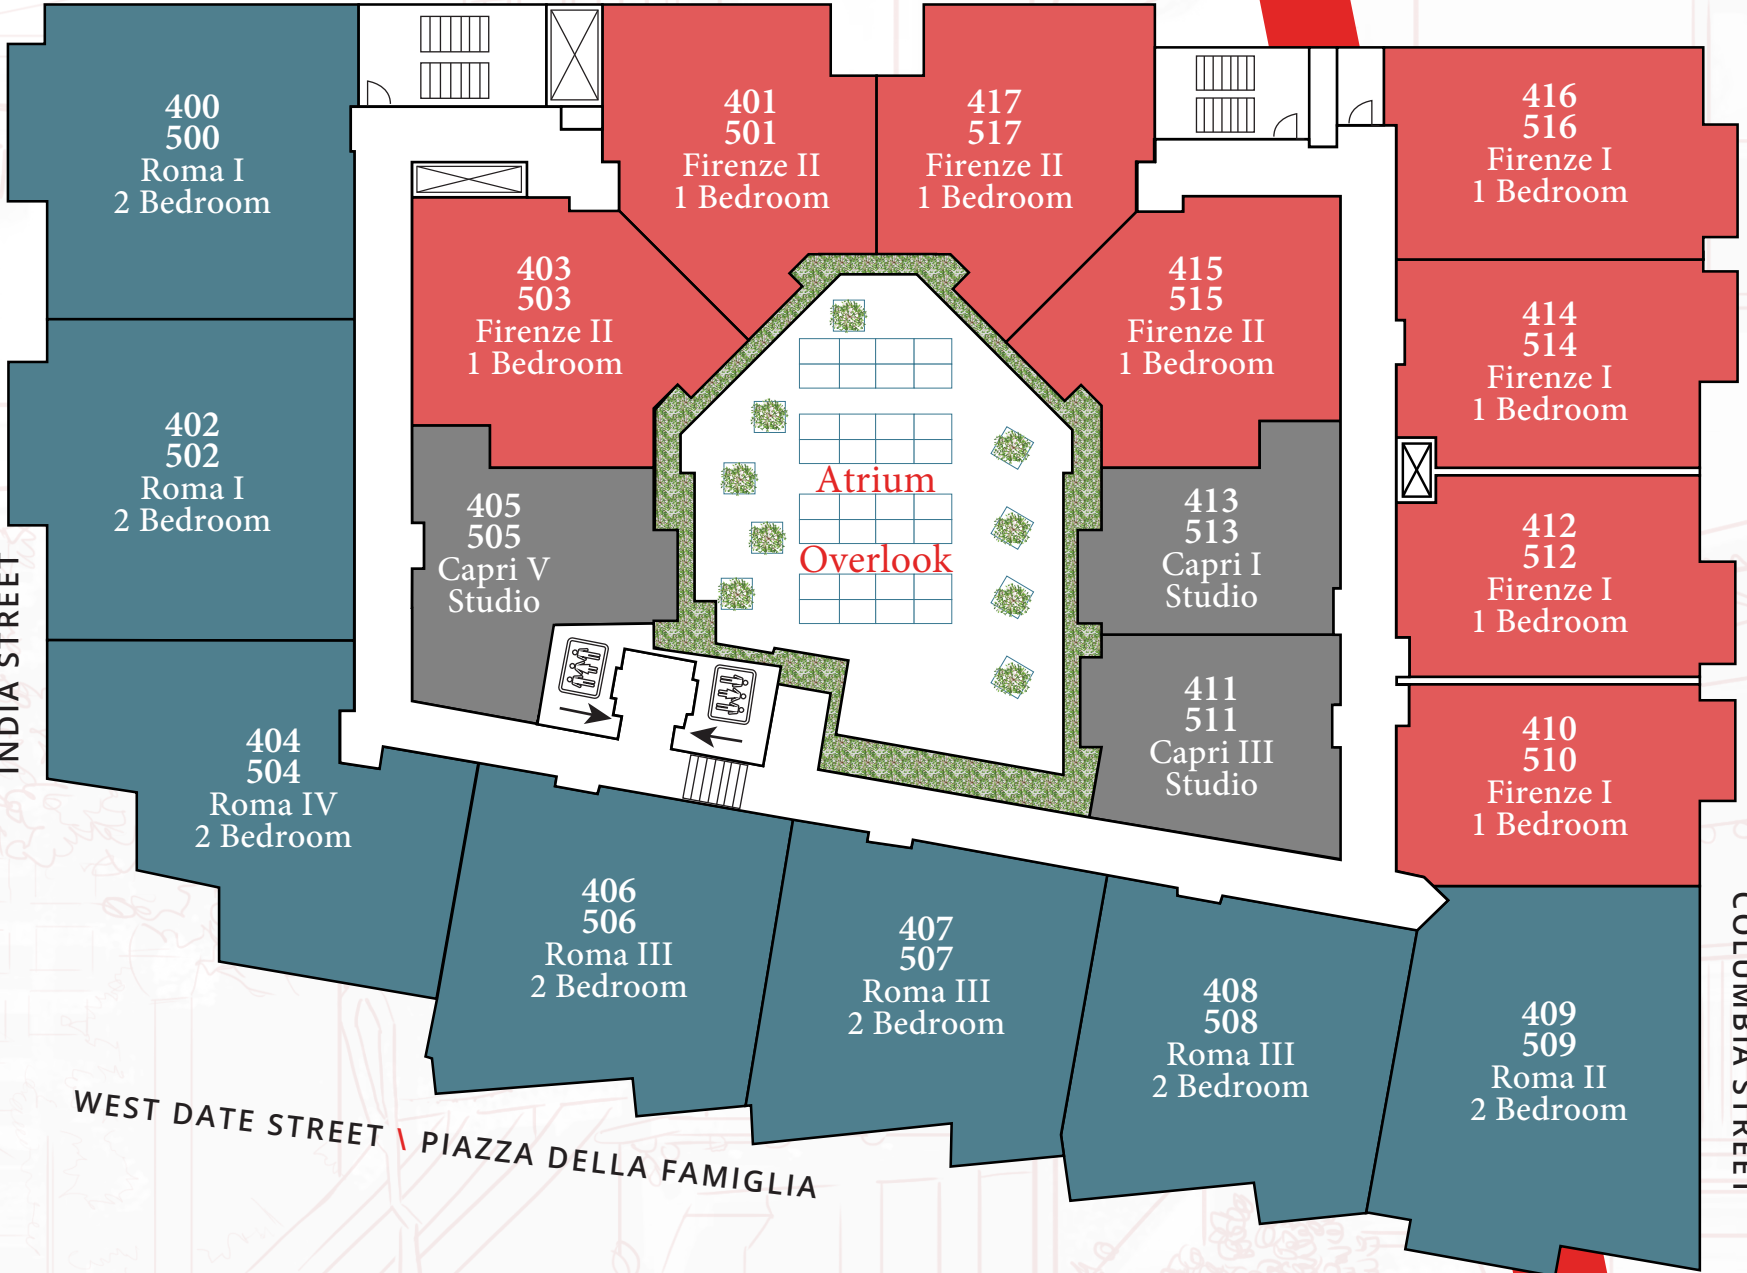

VICI

LEVEL 1

RESIDENT PARKING

COLUMBIA STREET

BAY VIEWS

INDIA STREET

WEST DATE STREET \ PIAZZA DELLA FAMIGLIA

LEVEL 2

INDIA STREET

RESIDENT PARKING

COLUMBIA STREET

WEST DATE STREET \ PIAZZA DELLA FAMIGLIA

The Capri Collection
 STUDIO
 (C1, C1L, C2, C3, C3L, C4, C5)

The Firenze Collection
 1 BEDROOM
 (F1, F2, F2L, F3)

The Roma Collection
 2 BEDROOM
 (R1, R2, R3, R3L, R4, R5, R6, R7L, R8)

LEVEL
4 & 5

BAY VIEWS

INDIA STREET

WEST DATE STREET \ PIAZZA DELLA FAMIGLIA

RESIDENT PARKING

COLUMBIA STREET

The Capri Collection
 STUDIO
 (C1, C1L, C2, C3, C3L, C4, C5)

The Firenze Collection
 1 BEDROOM
 (F1, F2, F2L, F3)

The Roma Collection
 2 BEDROOM
 (R1, R2, R3, R3L, R4, R5, R6, R7L, R8)

LEVEL 6

BAY VIEWS

INDIA STREET

WEST DATE STREET \ PIAZZA DELLA FAMIGLIA

RESIDENT PARKING

COLUMBIA STREET

The Capri Collection
 STUDIO
 (C1, C1L, C2, C3, C3L, C4, C5)